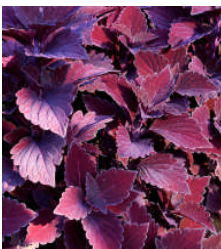

Fern Plumosa

pa12 shade 9

Dragon Wing Pink

Dragon Wing Pink

Coleus Color-blaze Marroon

Fern Artillery

pa12 sun 4

Sunpatiens  
Compact Orange